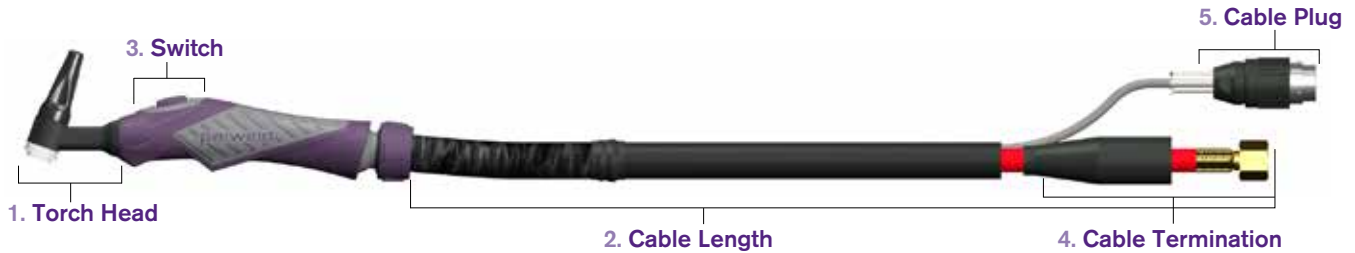

TORCH COMPONENT REFERENCE GUIDE

1. TORCH HEADS

Air Cooled		Water Cooled	
PRO9	125A DC, 100A AC @ 60% Duty Cycle 0.5mm-2.4mm (.020"-3/32") Electrodes	PRO20	250A DC, 190A AC @ 100% Duty Cycle 0.5mm-3.2mm (.020"-1/8") Electrodes
OPTIONS	<table border="1"> <tr> <td>PRO 9</td> <td>PRO 9FXL</td> </tr> <tr> <td></td> <td></td> </tr> <tr> <td>Length: 53mm</td> <td>Length: 91mm</td> </tr> </table>	OPTIONS	<table border="1"> <tr> <td>PRO 20</td> <td>PRO 20FXL</td> </tr> <tr> <td></td> <td></td> </tr> <tr> <td>Length: 56mm</td> <td>Length: 64mm</td> </tr> </table>
PRO17	150A DC, 115A AC @ 60% Duty Cycle 0.5mm-2.2mm (.020"-1/8") Electrodes	PRO20HY	300A DC, 230A AC @ 100% Duty Cycle 0.5mm-3.2mm (.020"-1/8") Electrodes
OPTIONS	<table border="1"> <tr> <td>PRO 17</td> <td>PRO 17FX</td> </tr> <tr> <td></td> <td></td> </tr> <tr> <td>Length: 76mm</td> <td>Length: 97mm</td> </tr> </table>	OPTIONS	<table border="1"> <tr> <td>PRO 20HY</td> <td>PRO 20HYFXL</td> </tr> <tr> <td></td> <td></td> </tr> <tr> <td>Length: 56mm</td> <td>Length: 64mm</td> </tr> </table>
PRO26	200A DC, 150A AC @ 60% Duty Cycle 0.5mm-4.0mm (.020"-5/32") Electrodes	PRO18	350A, DC, 260A AC @ 100% Duty Cycle 0.5mm-4.0mm (.020"-5/32") Electrodes
OPTIONS	<table border="1"> <tr> <td>PRO 26</td> <td>PRO 26FX</td> </tr> <tr> <td></td> <td></td> </tr> <tr> <td>Length: 71mm</td> <td>Length: 71mm</td> </tr> </table>	OPTIONS	<table border="1"> <tr> <td>PRO 18</td> <td>PRO 18FX</td> </tr> <tr> <td></td> <td></td> </tr> <tr> <td>Length: 64mm</td> <td>Length: 64mm</td> </tr> </table>
NEW PRO 20 HYBRID - PRO20HY Compact, lightweight torch with hybrid power cable for high power operation.		PRO18SC	400A, DC, 300A AC @ 100% Duty Cycle 0.5mm-4.8mm (.020"-3/16") Electrodes
		OPTIONS	<table border="1"> <tr> <td>PRO 18SC</td> </tr> <tr> <td></td> </tr> <tr> <td>Length: 71mm</td> </tr> </table>

2. CABLE LENGTH

CODE	DESCRIPTION
12	4m (12.5ft) Cable c/w Leather Cover, Neoprene Sheath
25	8m (25ft) Cable c/w Leather Cover, Neoprene Sheath